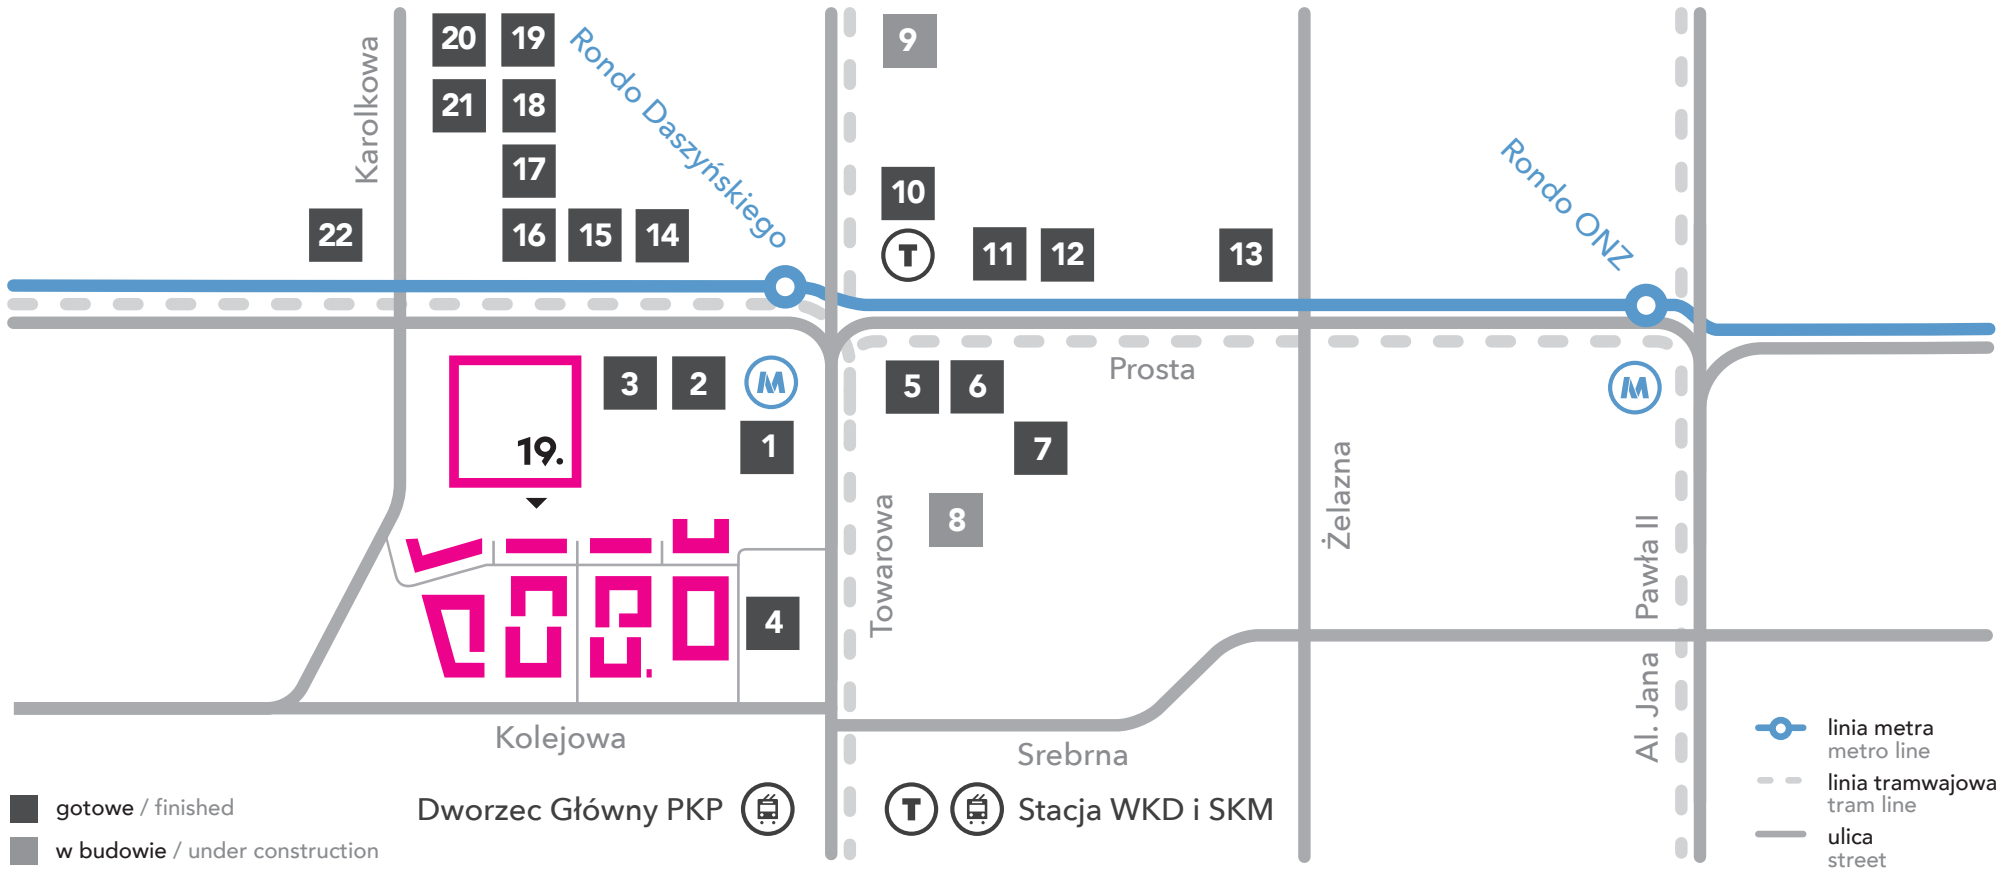

# 19. dzielnica

## doskonała lokalizacja / perfect location

w serceni nowego centrum biznesowego Warszawy / at the heart of new business centre of Warsaw

■ gotowe / finished  
■ w budowie / under construction

—o— linia metra  
metro line  
- - - linia tramwajowa  
tram line  
— ulica  
street

### inwestycje biurowe na mapie / office investments on the map:

- |                             |                        |               |                    |                     |                 |                            |         |
|-----------------------------|------------------------|---------------|--------------------|---------------------|-----------------|----------------------------|---------|
| 1 The Warsaw Hub            | 4 Vibe                 | 7 The Form    | 10 Warsaw Spire    | 13 Fabryka Norblina | 16 Crown Point  | 19 Wola Center             | 22 Lixa |
| 2 Skyliner                  | 5 Warsaw Unit          | 8 Towarowa 22 | 11 Generation Park | 14 BPH HQ           | 17 Crown Tower  | 20 Concept Tower           |         |
| 3 Prosta 69 Business Centre | 6 Prosta Office Centre | 9 The Bridge  | 12 Prosta Tower    | 15 Proximo          | 18 Crown Square | 21 Karolkowa Business Park |         |